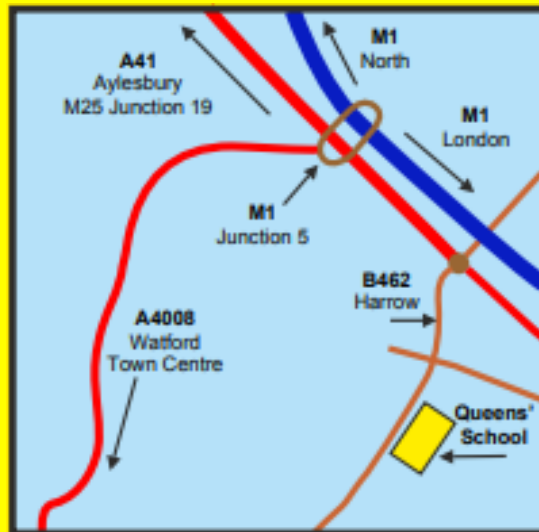

South West Herts Model
Railway Society

Watford Location!

**41st Model Railway
Exhibition**

**Saturday
15th April 2023
10am-4:30pm**

Queens' School, Aldenham Road

Watford WD23 2TY

20+ model railway layouts, 3 halls

(Max. 2Ch to 1Ad)

www.southwesthertsmrs.org.uk

How to find us

By car

The B462 Hartspring Lane junction with the A41 is south-east of junction 5 of the M1, (signposted—Watford (South) Oxhey B462).

By train

Thameslink train service to Radlett, then Uno bus 602 (destination Watford High St.). Bus stop in Radlett is in Aldenham Rd. beside the Red Lion Hotel. Alight at Queens' School.

London Northwestern Train service or London Overground service to Bushey. The Uno bus 602 (destination Hatfield) to Queens' School or Sullivan bus 306 (destination Borehamwood) to the Avenue, then about ½mile walk. Both buses depart from Bushey Arches stop G Lower High Street.

Walk

It is about 1.4 miles to walk from Bushey Station to Queens' School.